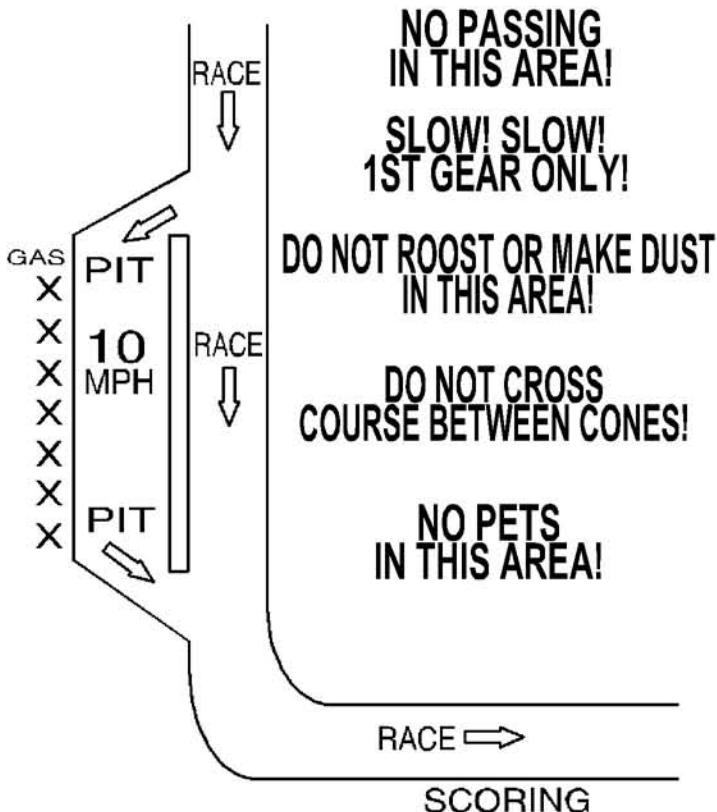

COURSE DISCRPTION: 17.5 MILE MIX OF FAST AND TECH
RACE #1 IS 2 LAPS. RACE #2 IS 4 LAPS FOR THE LEADER.

SUMMER SCHEDULE

SATURDAY
RACE SIGN UP .....8:00AM – 12:00 NOON

1 LAP PRACTICE/ PRE-RUN
(ALL BIKES AND QUADS) 11:00

KIDS RACE (KIDS COURSE) 12:30
RACE #1 (PEE-WEE QUAD)
RACE #2 (PEE-WEE M/C)
RACE #3 (KIDS 1)
RACE #4 (KIDS 2)

SUNDAY
RACE SIGN UP .....6:00AM – 7:30AM
SUNDAY SIGN-UP CLOSSES AT 7:30AM!!!

RACE # 1 START TIME 8:00AM
START ORDER:
1,SENIOR 2 EXP / MINI EX / WOMEN EX
2,OPEN QUAD (INT. AND EXP.)
3,SENIOR 2 INT
4,OPEN BEG
5,LITES BEG
6,VET BEG
7,SENIOR 1 BEG
8,MINI NOV. WOMEN NOV.
9,MINI BEG/ WOMEN BEG.
10,OPEN QUAD (BEG.)

RACE # 2 START TIME 10:00AM
START ORDER:
PRO
1,OPEN EXP / LITES EXP
2,VET EXP / SENIOR 1 EXP
3,OPEN INT / LITES INT
4,VET INT / SENIOR 1 INT
5,OPEN NOVICE / LITES NOV
6,VET NOVICE / S-1 NOV

ATTENTION "KIDS RACE" PARENTS

IF YOU ARE NOT CONFIDENT IN YOUR CHILDS ABILITY TO NEGOCIATE THE COURSE BY HIS / HERSELF, PLEASE DO NOT ENTER THEM IN THE RACE. NO MOVING VEHICLES WILL BE ALLOWED WITHIN 50 FEET OF THE RACE COURSE AT ANYTIME DURING THE EVENT. IF ANY PARENT OBSTRUCTS THE COURSE THEIR CHILD WILL BE DISQUALIFIED. U.S.D.R. WILL HAVE SPOTTERS THROUGHOUT THE RACE COURSE TO HELP ALL PARTICIPANTS.

PIT/SCORING AREA RULES

GOOD LUCK, AND HAVE A GREAT RACE!